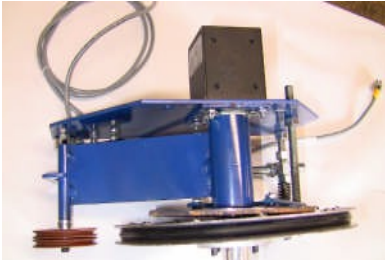

# ISOLATOR PART PHOTOS

IU-200  
COMPLETE ISOLATOR  
UNIT

IU-201  
ISOLATOR MOUNTING  
PLATE

IU-202  
ISOLATOR MOUNTING  
BOLTS

IU-203  
METERING SHAFT HOUSING

IU-204  
SNAP RING/METERING  
SHAFT HOUSING

IU-205  
METERING WHEEL SHAFT  
WITH BEARINGS

IU-206  
METERING WHEEL

IU-207  
METERING WHEEL "O" RING

IU-208  
TENSION ARM  
LOCK & STUD

IU-209  
TENSION ARM COLLAR

IU-210  
TENSION ADJ SPRING  
& STUD

IU-211  
TENSION STUD BLOCK

IU-212

BRAKE ARM &