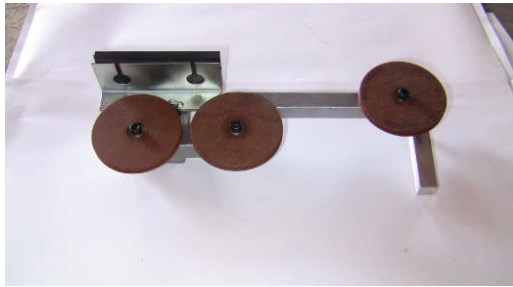

WH-3057
RUBBER WIPER BLOCK

WH-3058
SOLUTION WHEEL (EACH)
2.49" OD

WH-3059
COMPLETE SOLUTION WHEEL
BRACKET ASSEMBLY

WH-3060
SOLUTION WHEEL SLIDE
AD. KNOB ASSEMBLY