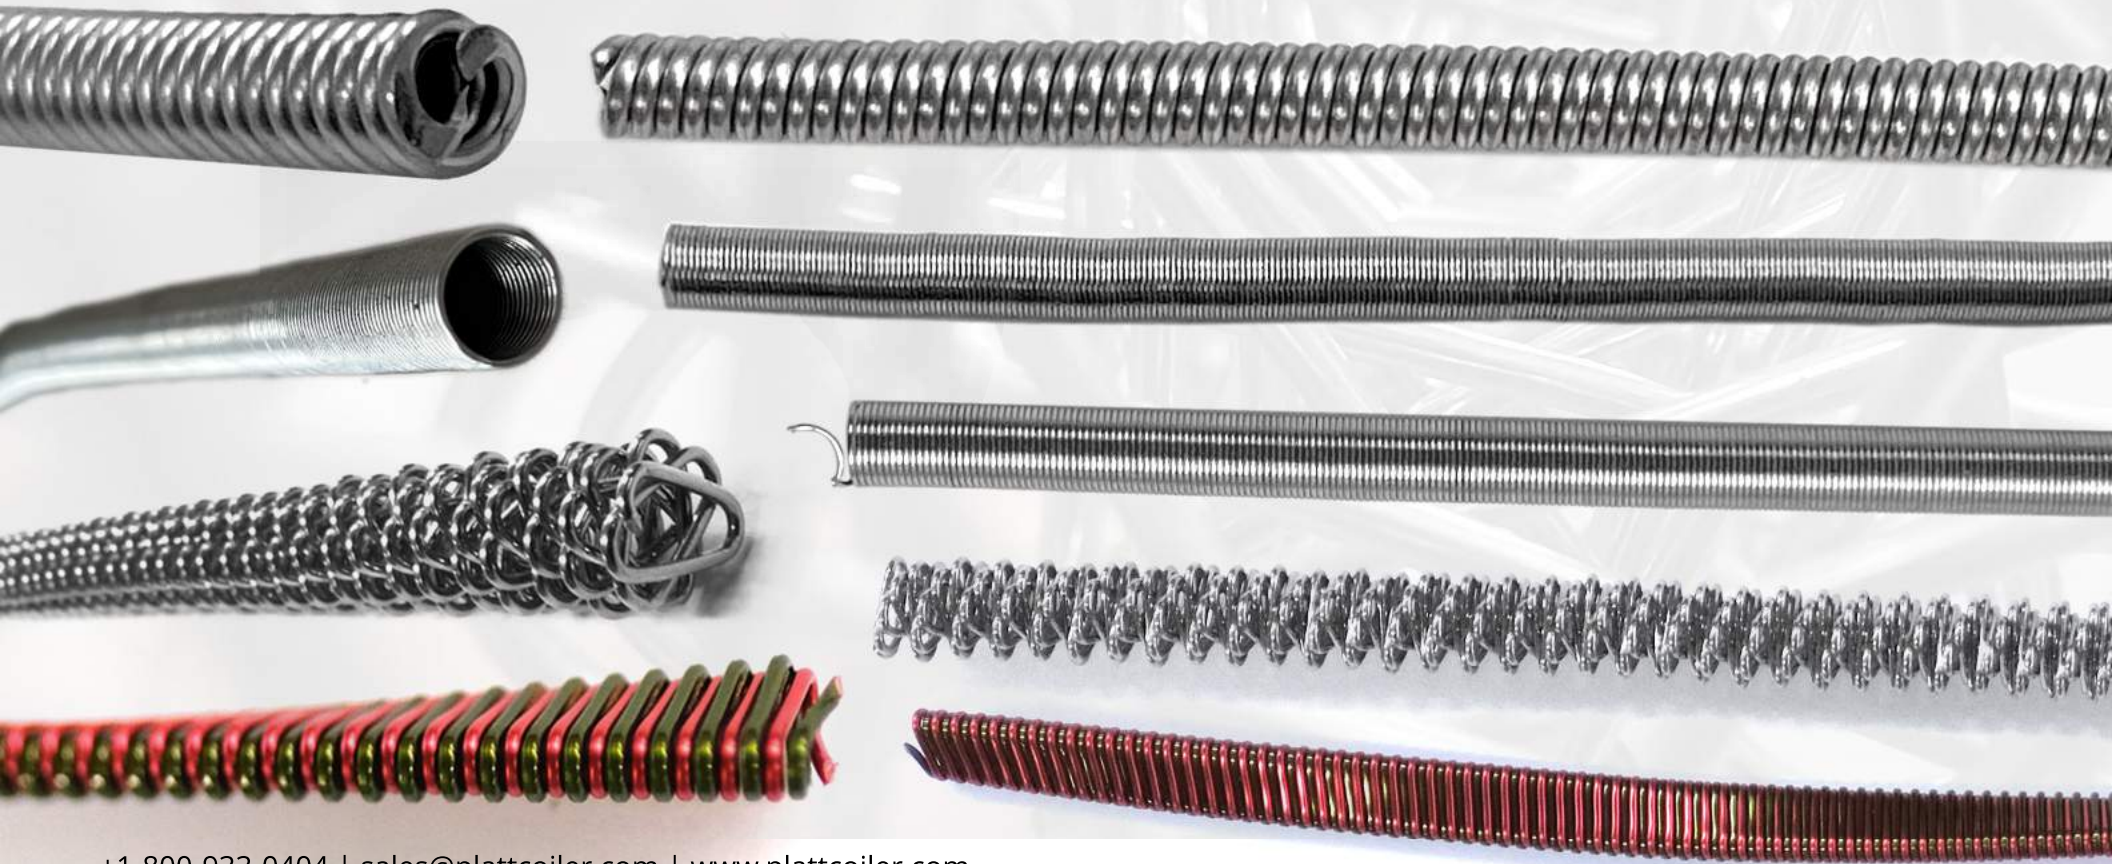

WORLD MODEL 3000

COIL SAMPLES